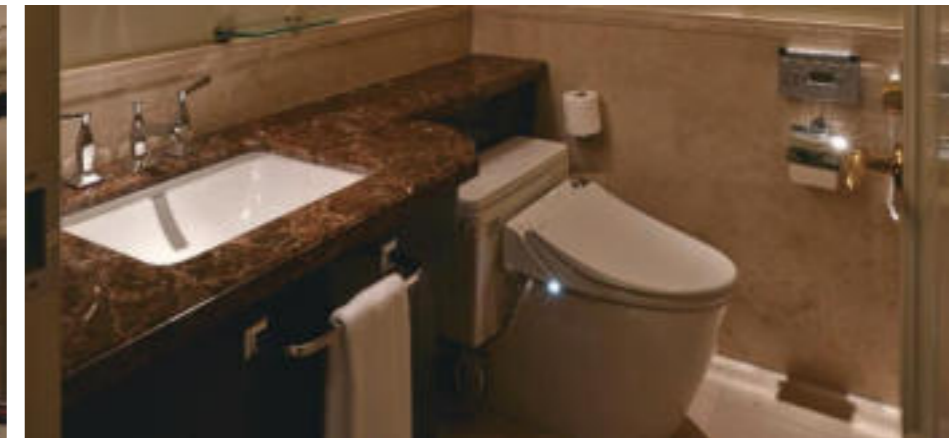

Tokyo downtown area witnesses the miniature of the history of the city for nearly 100 years. In autumn of the year 2012, The Tokyo Station Hotel and Tokyo Station embraced its new birth. This is Redbrick Railway Station as the national key cultural heritage, it is also the hotel favored by literary giants. It not only remains the traditional style left from the Taisho Period, But also is equipped with the functions of modern hotel, which can provide special service for customers. We will provide unique life style for customers at home and abroad. The Tokyo Station Hotel, make efforts to create a hotel inheriting hundred-year-old history in the past, and continuing hundred-year-old legend in the future.

For The Tokyo Station Hotel, building and customers are huge wealth. Buildings shown in the form of silhouette not only express the aspect as national designated key cultural heritage, but also demonstrate the charm of people's livelihood in people's life. This is unique brand logo only available in The Tokyo Station Hotel. When windows are illuminated with lights, Tokyo Railway Station is painted with a layer of "deep blue color". The deep blue color is a kind of traditional color in Japan representing the moment of tonight, which is perfectly matched to the color of red bricks. It highlights the modern sense and the artistic style. The bustling railway station where numerous passengers come and go is changed to The Tokyo Station Hotel with 150 guestrooms. Time is also decorated with infinite charm at this moment.