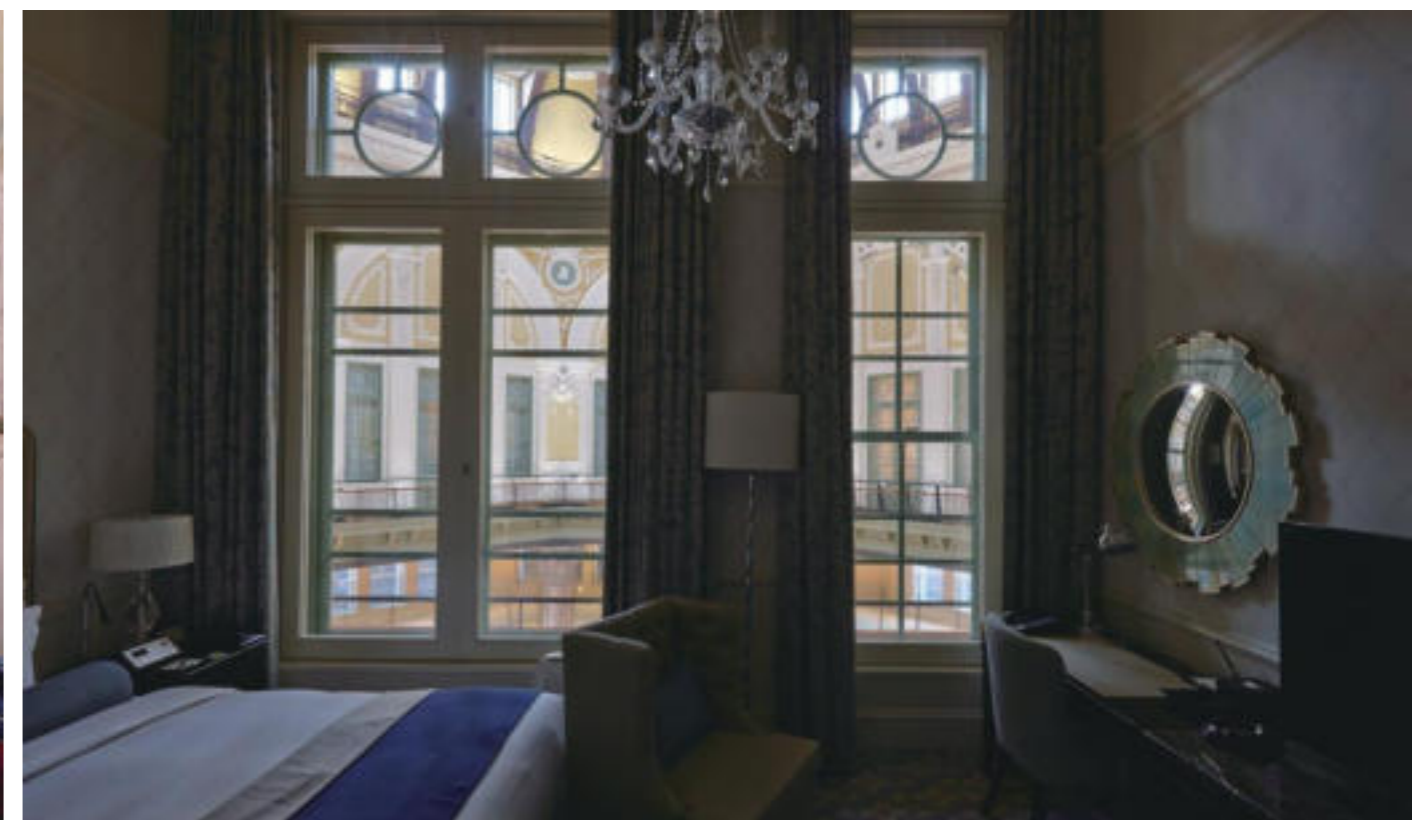

東京ステーションホテル

THE TOKYO STATION HOTEL

東京の下町には、この街の100年に渡る歴史が凝縮されています。2012年の秋、東京ステーションホテルと東京駅は生まれ変わりました。日本の重要文化財である赤レンガでできた東京駅 駅舎の中にあり、多くの文才たちの御用達のホテルでもあります。大正時代から続く伝統的な雰囲気と、現代的なホテルの機能が融合しており、他にはない体験を味わうことができます。東京ステーションホテルは100年の歴史を受け継ぎ、これからの100年を歩み始めています。

Tokyo downtown area witnesses the miniature of the history of the city for nearly 100 years. In autumn of the year 2012, The Tokyo Station Hotel and Tokyo Station embraced its new birth. This is Redbrick Railway Station as the national key cultural heritage, it is also the hotel favored by literary giants. It not only remains the traditional style left from the Taisho Period, But also is equipped with the functions of modern hotel, which can provide special service for customers. We will provide unique life style for customers at home and abroad. The Tokyo Station Hotel, make efforts to create a hotel inheriting hundred-year-old history in the past, and continuing hundred-year-old legend in the future.

For The Tokyo Station Hotel, building and customers are huge wealth. Buildings shown in the form of silhouette not only express the aspect as national designated key cultural heritage, but also demonstrate the charm of people's livelihood in people's life. This is unique brand logo only available in The Tokyo Station Hotel. When windows are illuminated with lights, Tokyo Railway Station is painted with a layer of "deep blue color". The deep blue color is a kind of traditional color in Japan representing the moment of tonight, which is perfectly matched to the color of red bricks. It highlights the modern sense and the artistic style. The bustling railway station where numerous passengers come and go is changed to The Tokyo Station Hotel with 150 guestrooms. Time is also decorated with infinite charm at this moment.